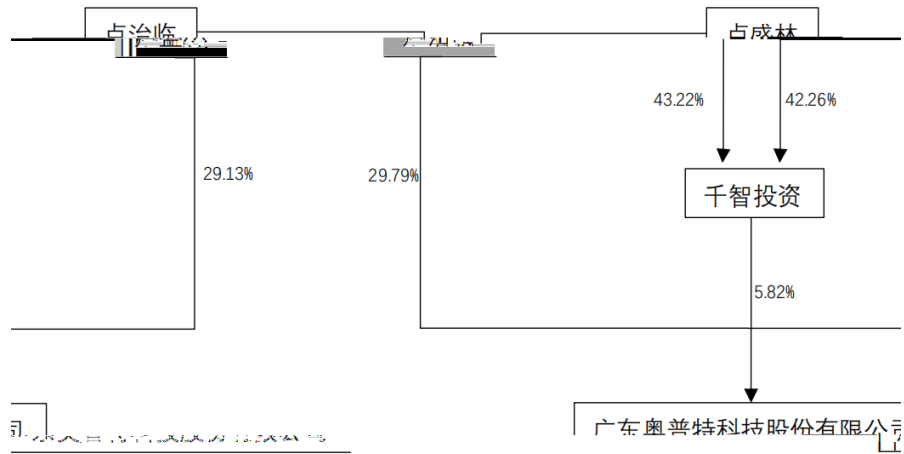

AI

3D
3C

3.

2D 2D 3D 3D 3D 3D 3D 3D
3D 3D 3D 3D 3D 3D 3D 3D

2

PCB SMT
" " GWh TWh
TWh
" " "

	56,541,051.00	122,785,320.14	75,707,058.28	42,654,987.59
	-3,965,552.00	4,630,811.83	-76,275,959.27	120,548,937.51

4

4.1

10

:

()	4,695
()	5,020
	0
	0
	0

0

			(%)				
	11,793,600	36,363,600	29.79	36,363,600	36,363,600		
	11,531,520	35,555,520	29.13	35,555,520	35,555,520		0

4.2

4.3

4.4

5

1

1.		30.39%		31.59%
2.		40.14%	18.88%	39.32%
	13.83%		7.26%	

2