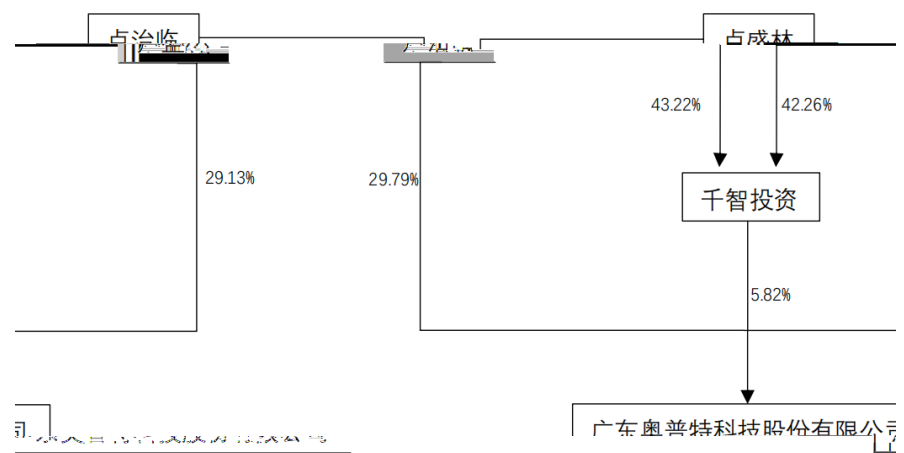

AI

3D
3C

3.

2D 2D 3D 3D 3D 3D 3D 3D
3D 3D 3D 3D 3D 3D 3D 3D

2

PCB SMT
" " GWh TWh
TWh
" " "

	56,541,051.00	122,785,320.14	75,707,058.28	42,654,987.59
	-3,965,552.00	4,630,811.83	-76,275,959.27	120,548,937.51

4

4.1

10

:

()	4,695
()	5,020
	0
	0
	0

0

			(%)				
	11,793,600	36,363,600	29.79	36,363,600	36,363,600		
	11,531,520	35,555,520	29.13	35,555,520	35,555,520		0

4.2

4.3

4.4

5

1

1.		30.39%		31.59%
2.		40.14%	18.88%	39.32%
	13.83%		7.26%	

2